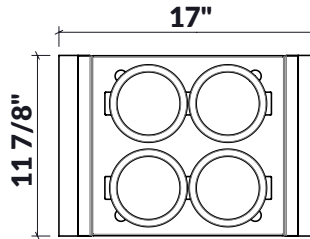

## 225204 | SERVING BOARD WITH BOWLS (4)

STAINLESS STEEL SINK ACCESSORY

### Specifications

Model	225204
Handle	Walnut
Compatible bowl dimension (front-to-back)	16"
Overall dimensions	12" x 17" x 2 1/2"